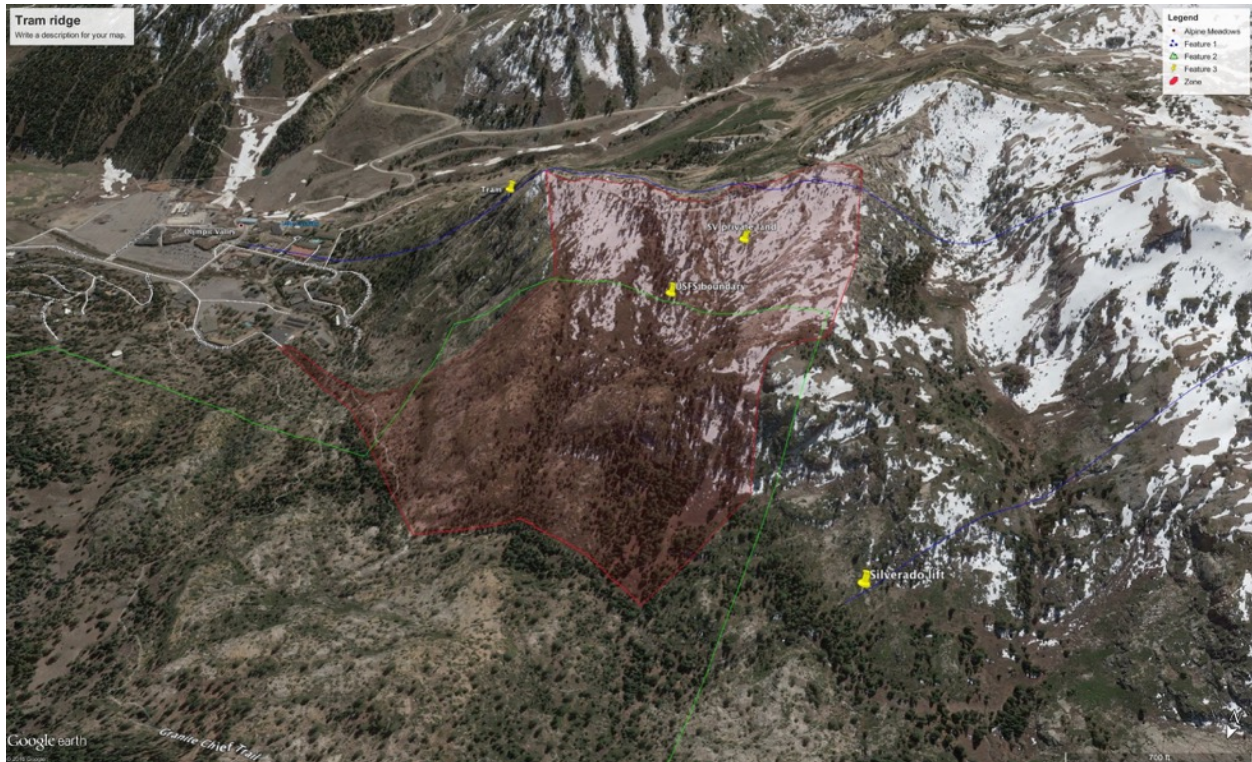

Munchkins

Size: 900 acres

Access: Scott lift

Tram Ridge

Size: 145 acres

Access: Broken Arrow lift or hike from Land Bridge