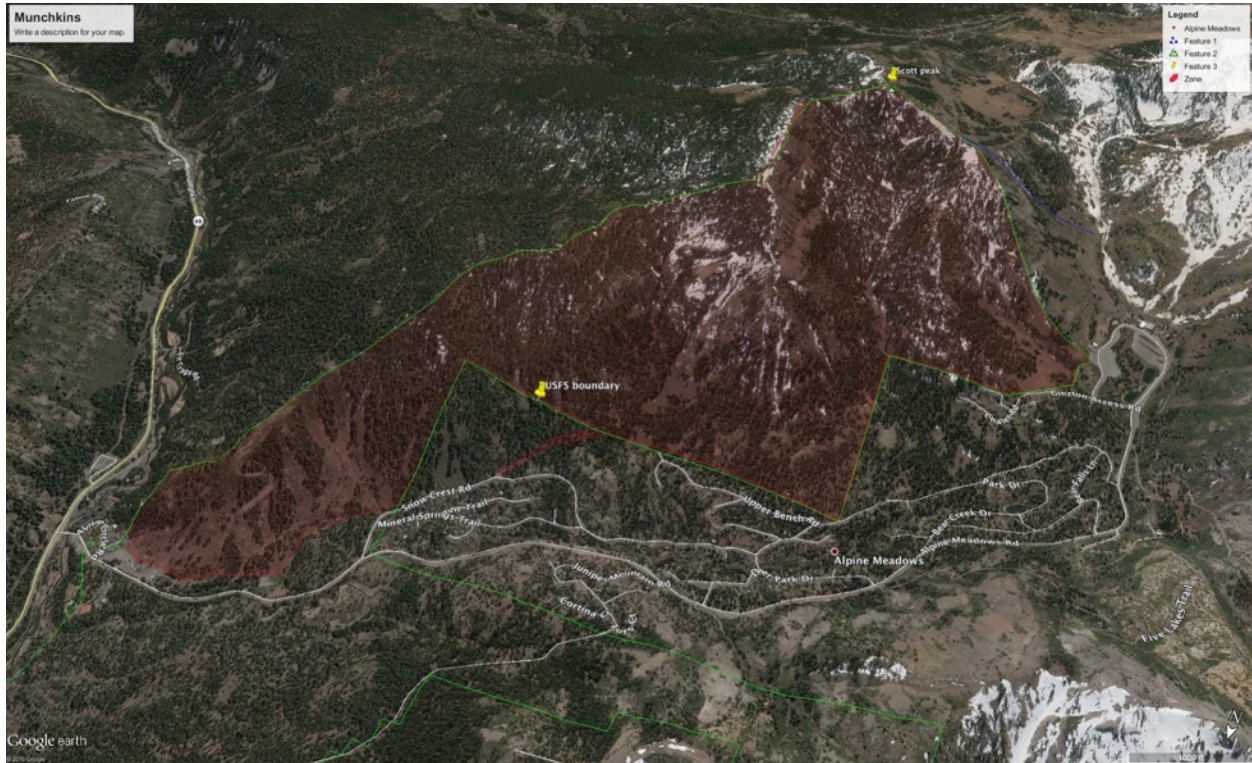

Munchkins

Size: 900 acres

Access: Scott lift

Tram Ridge

Size: 145 acres

Access: Broken Arrow lift or hike from Land Bridge